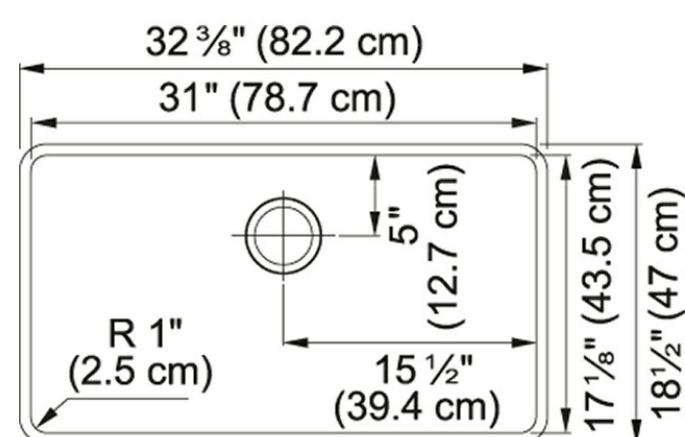

Product Picture

Technical Drawing

Product Dimensions

| | |
|----------------------|---------|
| Length overall | 32" |
| Width overall | 18 3/4" |
| Depth Overall | 9 1/2" |
| Length of large bowl | 31" |
| Width of large bowl | 17 3/4" |
| Depth of large bowl | 9 1/2" |
| Minimum Cabinet Size | 36" |

General Information

| | |
|------------------|----------|
| Number of Bowls | 1 |
| Cut-Out Template | Yes |
| Where to buy | Showroom |

Article Numbers

| | |
|----------------|--------------|
| FUN# | 125.0491.545 |
| US Part Number | PKG11031SHG |